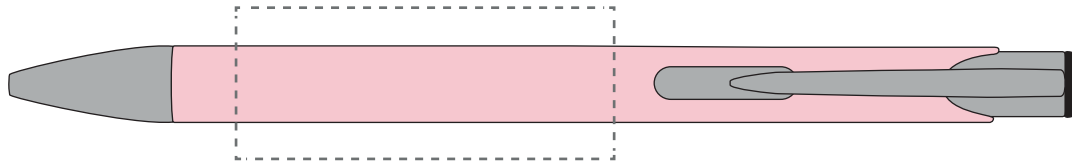

Your Ref:
Our Ref:

Quantity:
Version: 1

Product Code: TPC982001
Product Colour: BABY PINK

PRINTING CONCERNS:

We stock this item in the following colours

PANTONE REFERENCE(S)

- Colour 1
- Colour 2
- Colour 3
- Colour 4

ARTWORK SCALE 100%

ARTWORK SCALE 100%
Standard Print Area:
50mm x 20mm

The dashed line is to demonstrate print area and will not appear on your printed item

PLEASE NOTE:

- All colours including print and product are for visual purposes only and should not be regarded as the actual colour of the product and print.
- Some products may vary from batch to batch and may differ from previous orders.
- The colour and texture of a product can also have an effect on the final print colour.
- By approving this order we accept that you understand these terms.